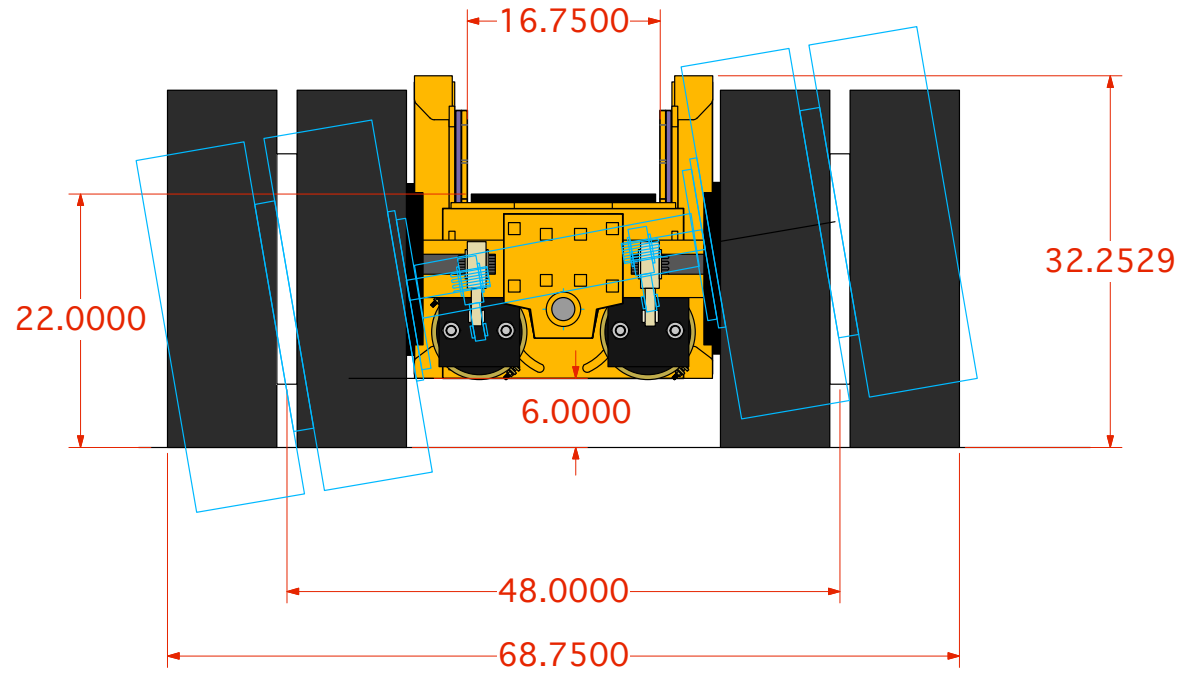

Tires - 235/75R x 17.5
 20 Ton Capacity
 15.5 inches of Stroke

Load Height 22 inches
 Ground Height - 6 inches
 Axle Oscillation - 6 inches up/down on both axles
 Dollie Weight - 3800lbs
 Upper and lower positive stops to prevent over extension of air bags.
 66 inches center of axle to center of axle.
 Requires a minimum of 120 psi and to inflate bags under maximum load.

Holland Air Dollie

ISSUE #	DATE	DESCRIPTION	APPD

Holland Moving & Rigging		
TITLE		
PART NUMBER	DRAWN BY	DATE
CAD FILE NAME	APPROVALS	SIZE
		C