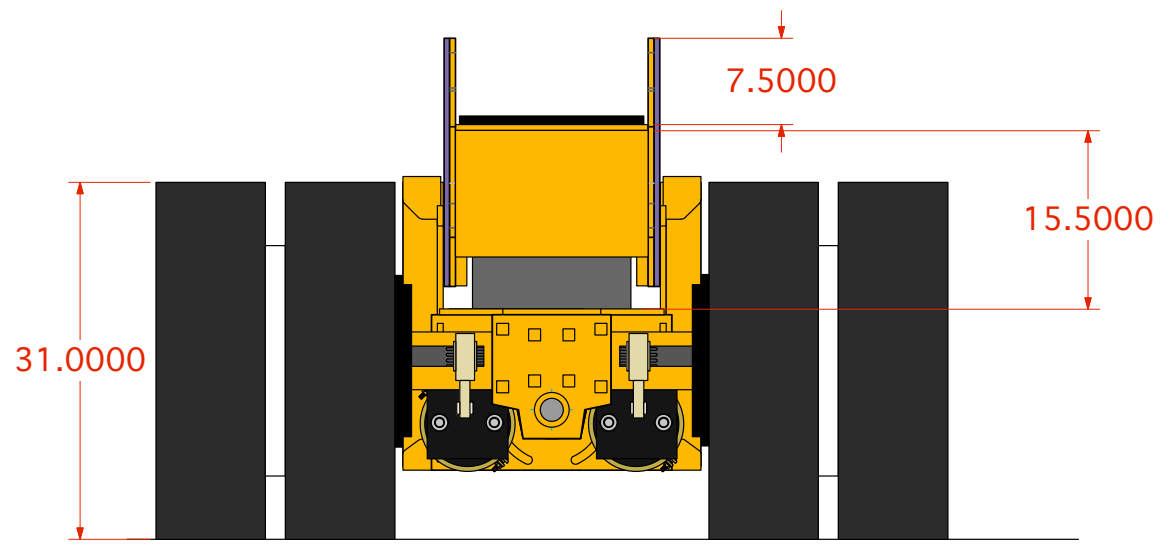

Tires - 235/75R x 17.5
 20 Ton Capacity
 15.5 inches of Stroke

Load Height 22 inches
 Ground Height - 6 inches
 Axle Oscillation - 6 inches up/down on both axles
 Dollie Weight - 3800lbs
 Upper and lower positive stops to prevent over extension of air bags.
 66 inches center of axle to center of axle.
 Requires a minimum of 120 psi and to inflate bags under maximum load.

Holland Air Dollie

ISSUE #	DATE	DESCRIPTION	APPD

Holland Moving & Rigging		
TITLE		
PART NUMBER	DRAWN BY	DATE
CAD FILE NAME	APPROVALS	SIZE
		C