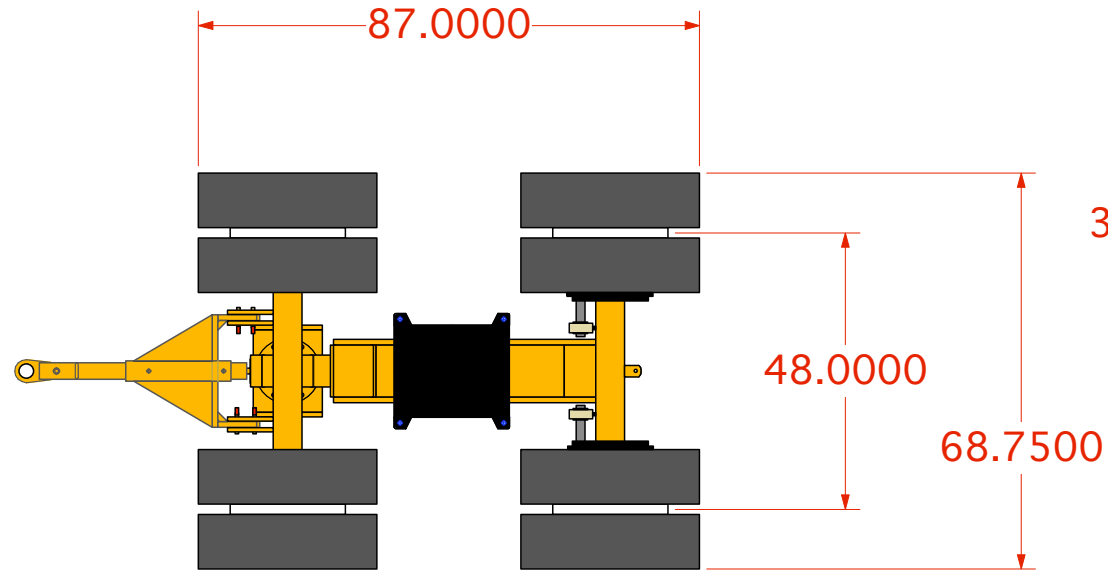

4

3

2

1

ISSUE #	DATE	DESCRIPTION	APPD

Holland Low Profile Dollie

- 35 ton capacity rating
- 17.5 inch tires
- 48 inch track
- 14.5 inch stroke, 2 stage cylinder
- 24 to 26 inch load height
- Dollie weight is 3100 lbs.

Holland Housemoving Inc.		
TITLE <i>Dollies specs</i>		
PART NUMBER	DRAWN BY <i>PO</i>	DATE <i>10/02/08</i>
CAD FILE NAME	APPROVALS	SIZE C

4

3

2

1