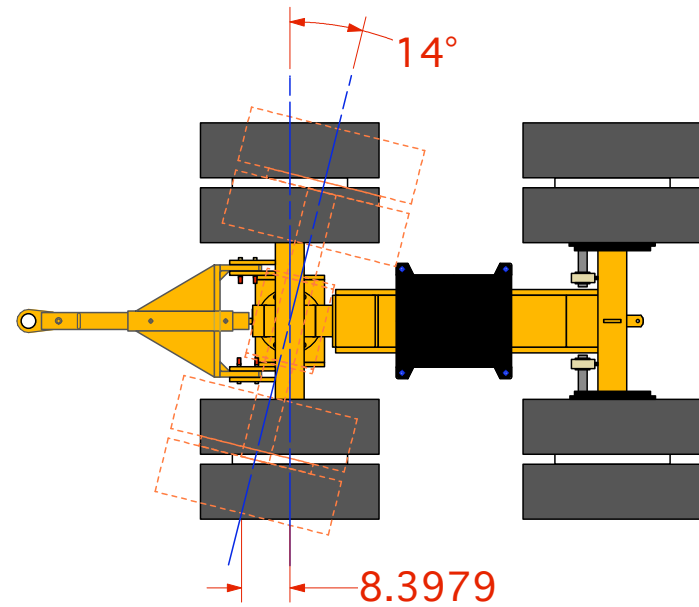

4

3

2

1

ISSUE #	DATE	DESCRIPTION	APPD

Holland Low Profile Dollie

- 35 ton capacity rating
- 17.5 inch tires
- 48 inch track
- 14.5 inch stroke, 2 stage cylinder
- 24 to 26 inch load height
- Dollie weight is 3100 lbs.

Holland Housemoving Inc.		
TITLE <i>Dollies specs</i>		
PART NUMBER	DRAWN BY <i>PO</i>	DATE <i>10/02/08</i>
CAD FILE NAME	APPROVALS	SIZE C

4

3

2

1