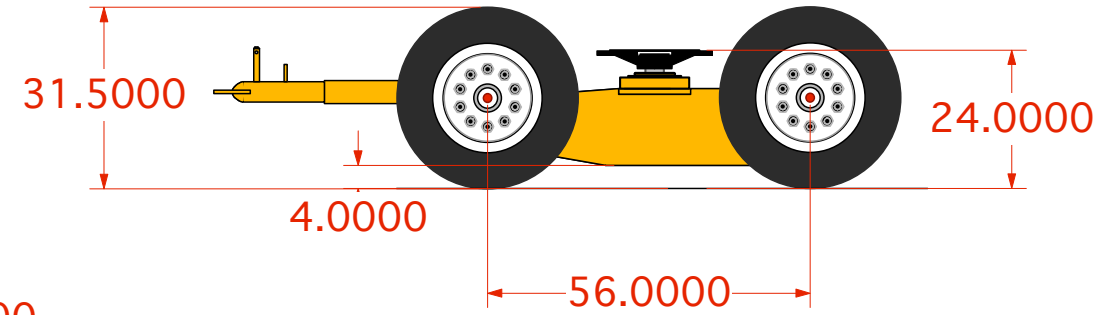

4

3

2

1

ISSUE #	DATE	DESCRIPTION	APPD

Holland Low Profile Dollie

- 35 ton capacity rating
- 17.5 inch tires
- 48 inch track
- 14.5 inch stroke, 2 stage cylinder
- 24 to 26 inch load height
- Dollie weight is 3100 lbs.

Holland Housemoving Inc.		
TITLE <i>Dollies specs</i>		
PART NUMBER	DRAWN BY <i>PO</i>	DATE <i>10/02/08</i>
CAD FILE NAME	APPROVALS	SIZE C

4

3

2

1